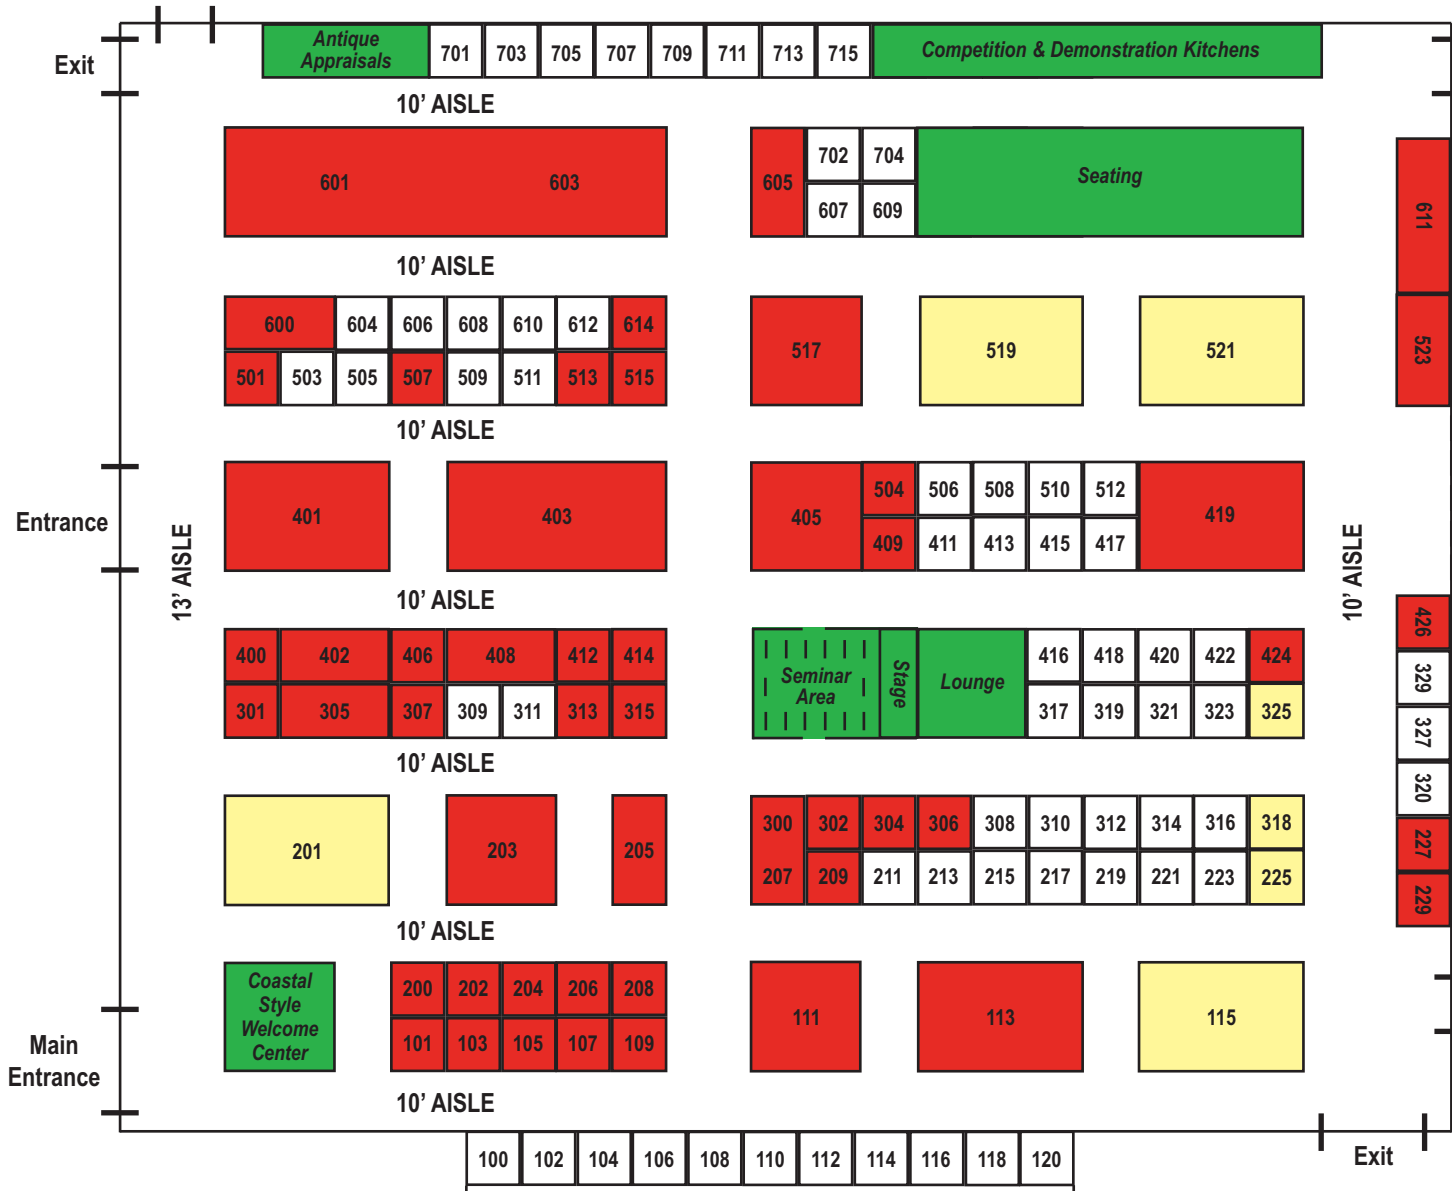

2008 COASTAL STYLE LUXURY LIVING SHOW BOOTH PRICES

KEY

- 27 PRIME
- 65 IN-LINE
- 106 RESERVED
- SHOW SPACE

For exhibit space larger than 20 x 40, please contact show management for availability, pricing and location.

ADVERTISERS

INLINE 10 X 10	\$1,000.00
CORNER 10 X 10	\$1,250.00
INLINE 10 X 20	\$2,000.00
INLINE + CORNER 10 X 20	\$2,250.00
2 CORNER 10 X 20	\$2,500.00
INLINE 10 X 30	\$3,000.00
INLINE 20 X 20	\$4,000.00
ISLAND 20 X 20	\$5,000.00
ISLAND 20 X 30	\$7,500.00
ISLAND 20 X 40	\$10,000.00

NON- ADVERTISERS

INLINE 10 X 10	\$1,500.00
CORNER 10 X 10	\$1,750.00
INLINE 10 X 20	\$3,000.00
INLINE + CORNER 10 X 20	\$3,250.00
2 CORNER 10 X 20	\$3,500.00
INLINE 10 X 30	\$4,500.00
INLINE 20 X 20	\$6,000.00
ISLAND 20 X 20	\$7,000.00
ISLAND 20 X 30	\$10,500.00
ISLAND 20 X 40	\$14,000.00